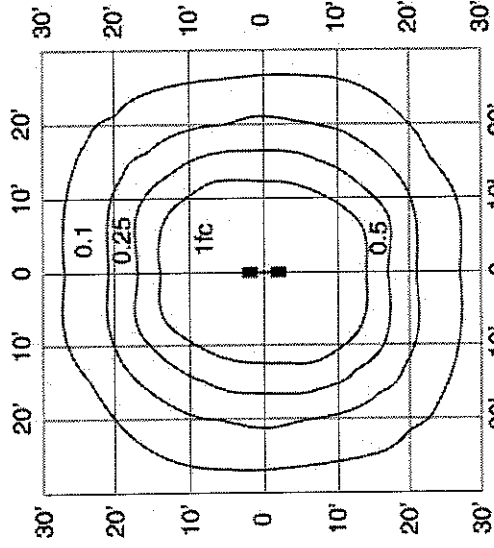

Bronze finish (compact fluorescent bulb not included)

Standard medium base socket
 Designed to use most standard bulb types
 UL Listed up to 150 watts

Optional GlareBuster™
 Eave Mount #GB-EM

Ready to accept
 standard motion
 sensor

Iso-Footcandle Curves
 100w incandescent /1750 lumens

Single GB-1000 @12'

Double/180° GB-1000 @12'

Triple T pattern GB-1000 @12'

LIGHTING BY
 BRANFORD