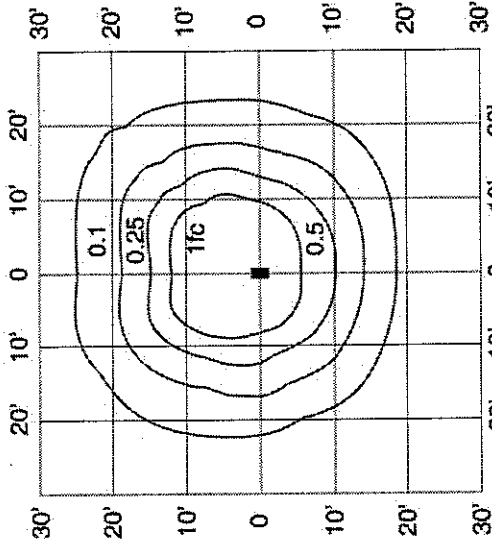

Bronze finish (compact fluorescent bulb not included)

Standard medium base socket
 Designed to use most standard bulb types
 UL Listed up to 150 watts

Optional GlareBuster™
 Eave Mount #GB-EM

Ready to accept
 standard motion
 sensor

Iso-Footcandle Curves
 100w incandescent /1750 lumens

Single GB-1000 @12'

Double/180° GB-1000 @12'

Triple T pattern GB-1000 @12'

LIGHTING BY
 BRANFORD