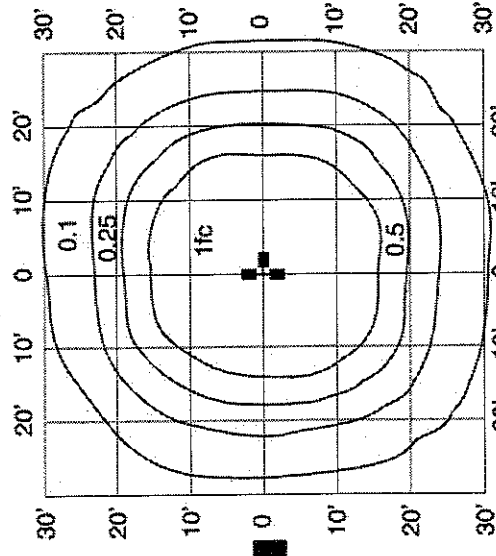

Bronze finish (compact fluorescent bulb not included)

Standard medium base socket
 Designed to use most standard bulb types
 UL Listed up to 150 watts

Optional GlareBuster™
 Eave Mount #GB-EM

Ready to accept
 standard motion
 sensor

Iso-Footcandle Curves
 100w incandescent /1750 lumens

Single GB-1000 @12'

Double/180° GB-1000 @12'

Triple T pattern GB-1000 @12'

LIGHTING BY
 BRANFORD