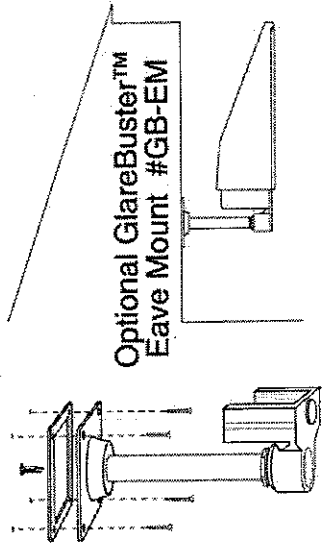

THE ORIGINAL
Glare Buster™
 Approved as 'Dark Sky Friendly' by the
 International Dark Sky Association
 IDA

Model # GB-1000
 Patented Design • IES Full Cutoff type

White finish (compact fluorescent bulb not included)

Bronze finish (compact fluorescent bulb not included)

Standard medium base socket
 Designed to use most standard bulb types
 UL Listed up to 150 watts

Optional GlareBuster™
 Eave Mount #GB-EM

Ready to accept
 standard motion
 sensor